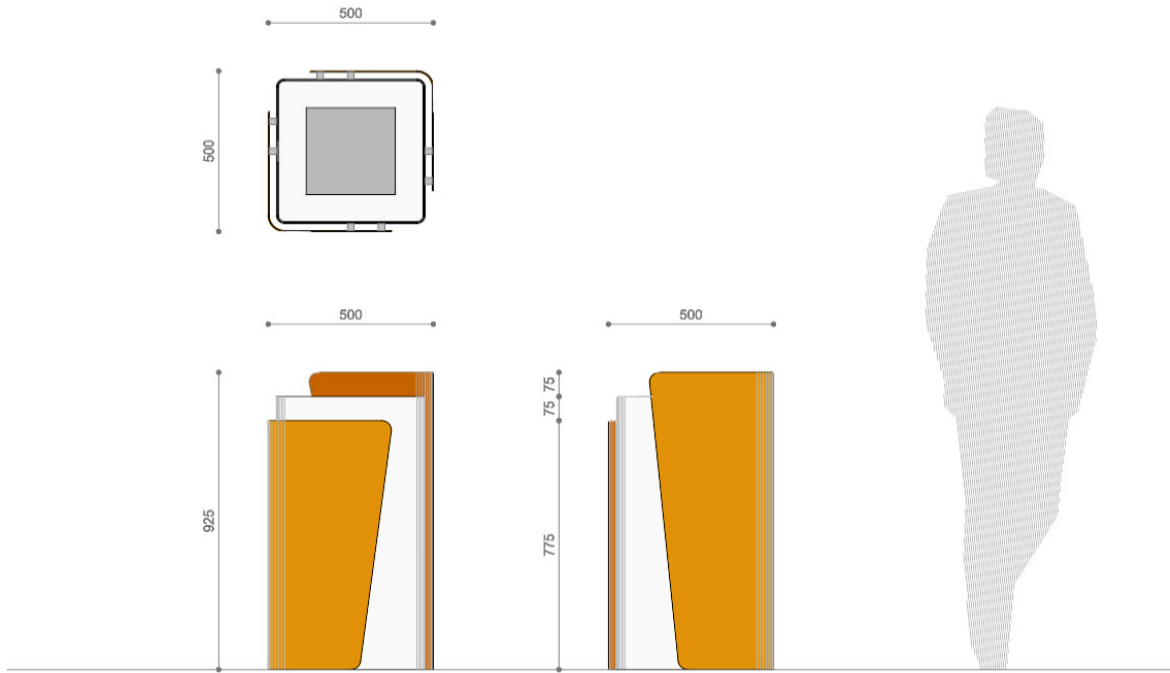

OUTDOOR

LITTER BIN

LITTER BINS

DIAGO BY MOBILIARIO SOSTENIBILE FOR JANE HAMLEY WELLS

LITTER BIN	
DIMENSIONS (IN)	19.7W x 19.7D x 36.4H
ITEM	30127
CAPACITY	26 gallons
MATERIALS	Powder coated steel

Mobiliario Sostenibile reserves the right to make minor design changes and to discontinue furniture items, materials and/or colors without notice. Printed colors cannot be guaranteed for accuracy.

See more DIAGO under BENCHES and PLANTERS

LITTER BINS

LITTER BIN

OUTDOOR

INDOOR

DIAGO BY MOBILIARIO SOSTENIBILE FOR JANE HAMLEY WELLS

Measurement in Millimeters

FINISH OPTIONS