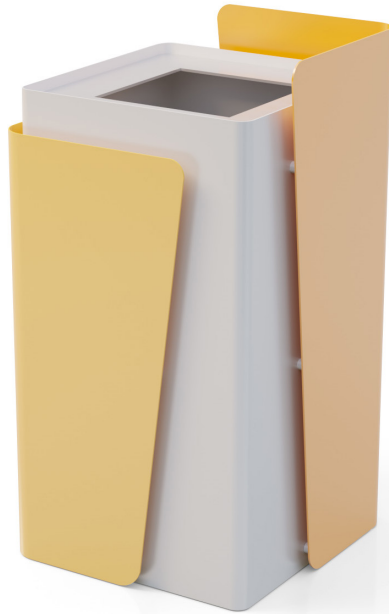

OUTDOOR

LITTER BIN

LITTER BINS

DIAGO BY MOBILIARIO SOSTENIBILE FOR JANE HAMLEY WELLS

LITTER BIN	
DIMENSIONS (IN)	19.7W x 19.7D x 36.4H
ITEM	30127
CAPACITY	26 gallons
MATERIALS	Powder coated steel

Mobiliario Sostenibile reserves the right to make minor design changes and to discontinue furniture items, materials and/or colors without notice. Printed colors cannot be guaranteed for accuracy.

Specify main basket color: Galvanized only or metallic anthracite, metallic black, metallic pewter, metallic silver, beige 1001, cobalt blue 5013, fir green 6009, pure white 9010, stone grey 7030, traffic red 3020

Specify exterior panel color: Galvanized only or metallic anthracite, metallic black, metallic pewter, metallic silver, beige 1001, cobalt blue 5013, fir green 6009, pure white 9010, stone grey 7030, traffic red 3020

Additional information: Includes internal bag liner. Access via hinged lid. Ground fixing standard, M10 rawlplugs (not included). Available without, must specify.

Structure made of cold laminated steel sheets, 3mm thick. Steel frame hot dip galvanized at 450°C to ISO 1461:2010 specification. Degreased to remove grease, oils and metallic residues. Phosphatized to form a base for the corrosion resistant paint. Electrostatic paint application, kiln cured.