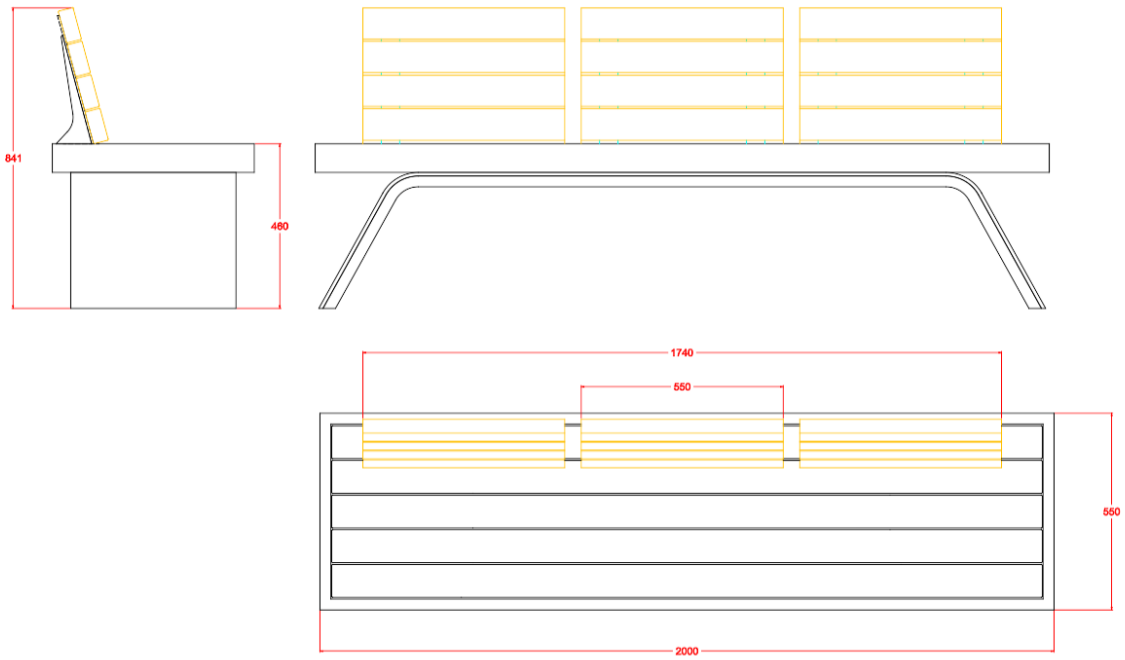

SUGAR

DESIGN BY MOBILIARIO SOSTENIBILE FOR JANE HAMLEY WELLS

Measurement in Millimeters