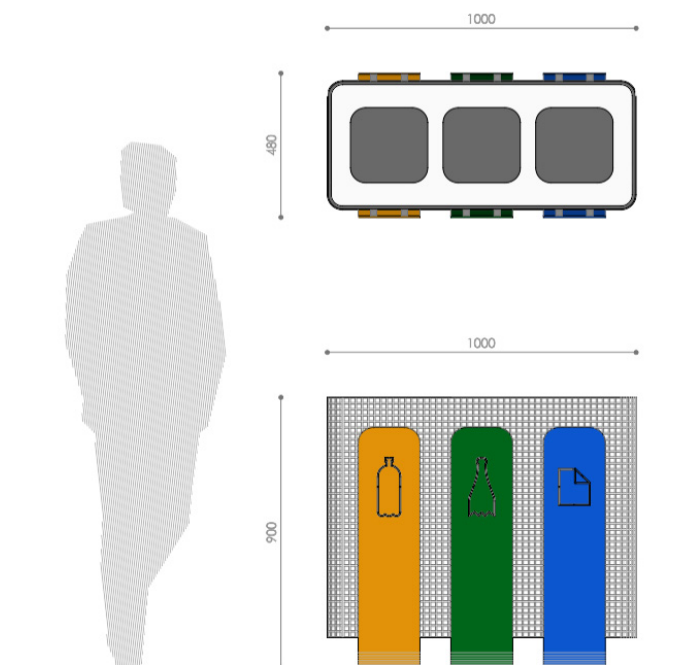

BRUCO BY MOBILIARIO SOSTENIBILE FOR JANE HAMLEY WELLS

Measurement in Millimeters