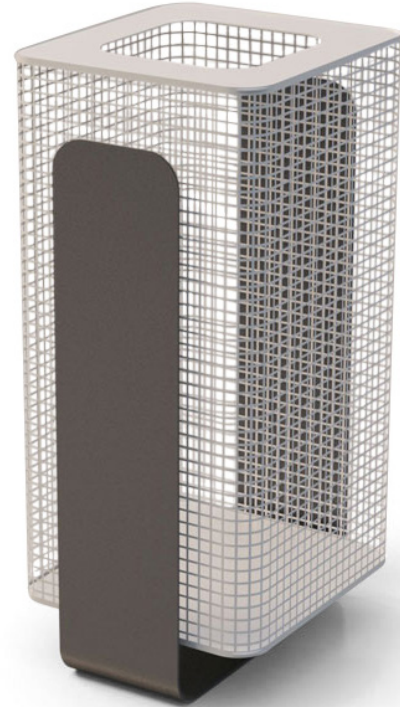

OUTDOOR

LITTER BIN

## LITTER BINS

## BRUCO BY MOBILIARIO SOSTENIBILE FOR JANE HAMLEY WELLS

LITTER BIN	
DIMENSIONS (IN)	18.9W x 18.9D x 35.4H
ITEM	30120 / ENCLOSED BASKET
	30121 / OPEN BASKET
CAPACITY	27 gallons
MATERIALS	Powder coated steel

Structure made of cold laminated steel, 3mm thick. Steel frame hot dip galvanized at 450°C to ISO 1461:2010 specification. Degreased to remove grease, oils and metallic residues. Phosphatized to form a base for the corrosion resistant paint. Electrostatic paint application, kiln cured.