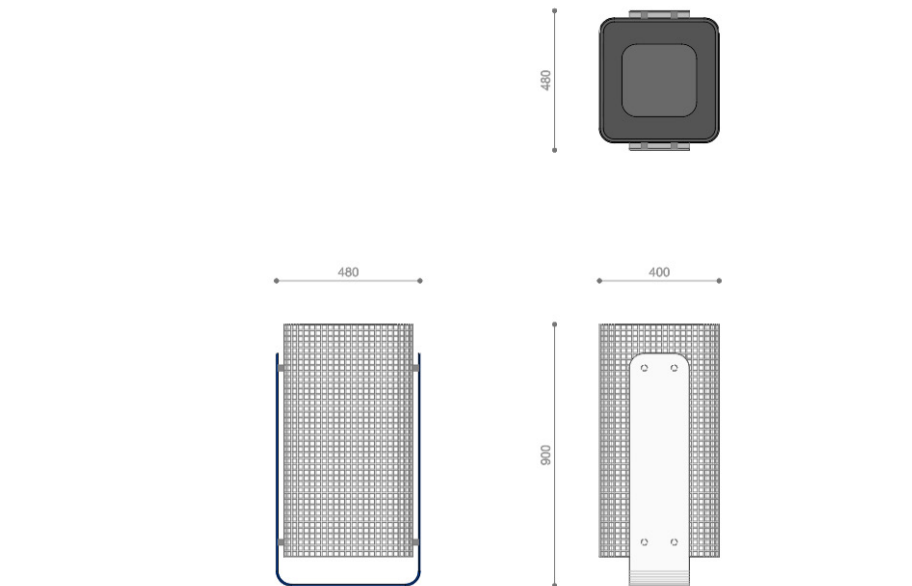

LITTER BINS