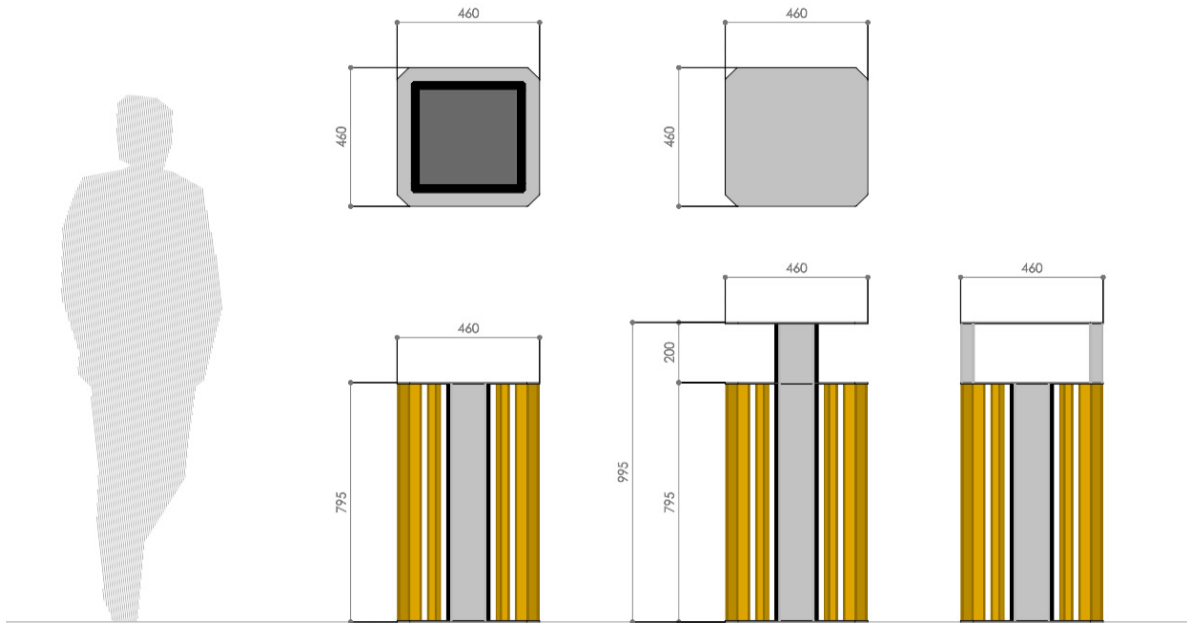

LITTER BINS

LITTER BIN OUTDOOR INDOOR

TIMMY BY MOBILIARIO SOSTENIBILE FOR JANE HAMLEY WELLS

Measurement in Millimeters